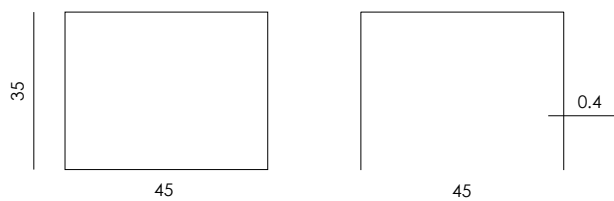

SPECIFICATIONS

Use: Indoor

Stackable: No

Height adjustable: No

Assembly required: No