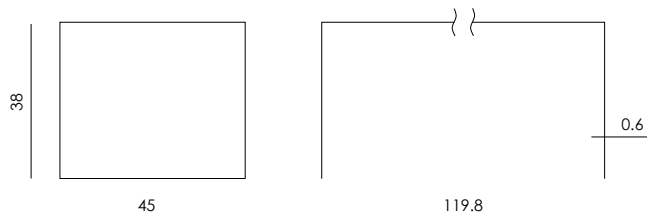

Spain

SUSTAINABILITY

Natural materials
Handmade

WEIGHT

42 kg

SPECIFICATIONS

Use: Indoor
Stackable: No
Height adjustable: No
Assembly required: No

MESA AITA HIERRO